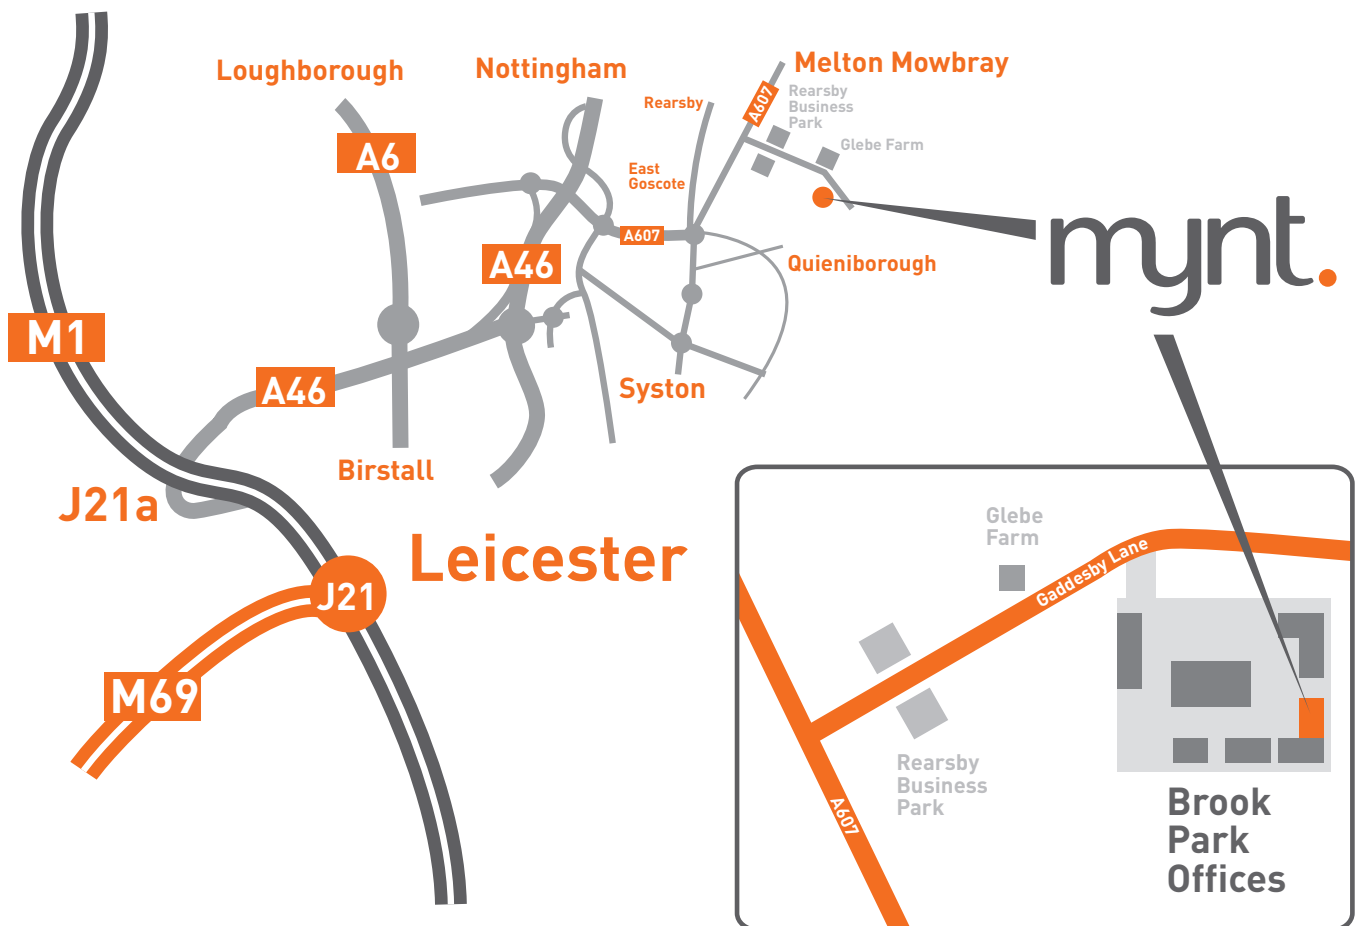

### From M1 Northbound

Turn off the M1 at J21a (note no exit for southbound) onto the A46.  
Continue on the A46 for approximately 8 miles.

### From M1 Southbound

Turn off the M1 at junction 22.  
Take the 1st exit at the roundabout onto A50 for 4.6 miles.  
Take the 1st exit at the roundabout onto the A46.  
Continue on the A46 for approximately 5 miles.

### Then from both M1 Northbound & From M1 Southbound

At the roundabout use the left hand lane and use the filter lane to continue on the A46 towards Nottingham.

After 0.75 miles take the A607 exit towards Melton Mowbray, at the roundabout take the second exit onto the A607.

After 0.75 miles take the second exit of the roundabout to continue on the A607.

After 1.5 miles take the second exit of the roundabout to continue on the A607.

After 1 mile turn right onto Gaddesby Lane, continue along this road for approximately 1.5 miles going past Rearsby Business Park and shortly after Glebe Farm turn right into Brook Park Offices.